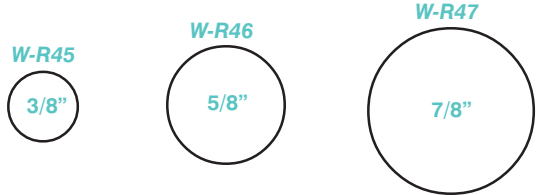

Size Chart for "W" Pre-ink Mounts

Actual Sizes for Pre-ink Mounts (Ratio 1:1)

Size Chart for "W" Pre-ink Mounts

Actual Sizes for Pre-ink Mounts (Ratio 1:1)

Size Chart for "W" Pre-ink Mounts

Actual Sizes for Pre-ink Mounts (Ratio 1:1)

Size Chart for “W” Pre-ink Mounts

Actual Sizes for Pre-ink Mounts (Ratio 1:1)