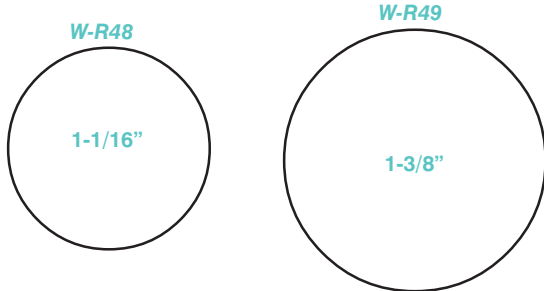

Size Chart for "W" Pre-ink Mounts

Actual Sizes for Pre-ink Mounts (Ratio 1:1)

Size Chart for "W" Pre-ink Mounts

Actual Sizes for Pre-ink Mounts (Ratio 1:1)

Size Chart for "W" Pre-ink Mounts

Actual Sizes for Pre-ink Mounts (Ratio 1:1)

Size Chart for “W” Pre-ink Mounts

Actual Sizes for Pre-ink Mounts (Ratio 1:1)