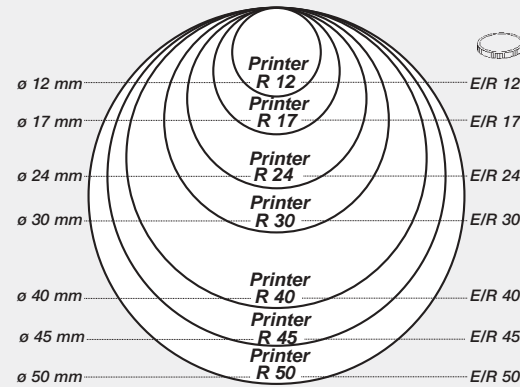

COLOP® OVERLAY PRINTER LINE MINI-DATER

Printer 60 37 x 76 mm

Printer 50 30 x 69 mm

Printer 40 23 x 59 mm

Printer 30 18 x 47 mm

Printer 20 14 x 38 mm

Printer 10 10 x 27 mm

E/10 E/20 E/30 E/40 E/50/1 E/60

Printer Q 43 43 x 43 mm

Printer Q 30 31 x 31 mm

Pr. Q 24 24 x 24 mm

Pr. Q 17 17 x 17 mm

Pr. Q 12 12 x 12 mm

E/Q 12 Q 17 E/Q 24 E/Q 30 E/Q 43

Printer 55 40 x 60 mm

Printer 54 40 x 50 mm

Printer 53 30 x 45 mm

Printer 52 20 x 30 mm

E/52 E/53 E/54 E/55

Printer 45 25 x 82 mm

Printer 25 15 x 75 mm

Printer 15 10 x 69 mm

Mini-Print S 110 8 x 52 mm

E/12 E/15 E/25 E/45

Printer Q 43-Dater 43 x 43 mm

Printer Q 30-Dater 31 x 31 mm

11 NOV 2004

E/Q 30 E/Q 43 E/Q 43/2

Printer 55-Dater 40 x 60 mm

E/55 E/55/2

Printer 54-Dater 40 x 50 mm

11 NOV 2004

E/54 E/54/2

Printer R 50-Dater ø 50 mm

11 NOV 2004

E/R 50 E/R 50 Dater/2

Printer 53-Dater 30 x 45 mm

Printer 52-Dater 20 x 30 mm

11 NOV 2004

E/52 E/53 E/53/2