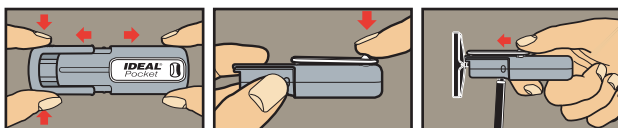

Operating Instructions