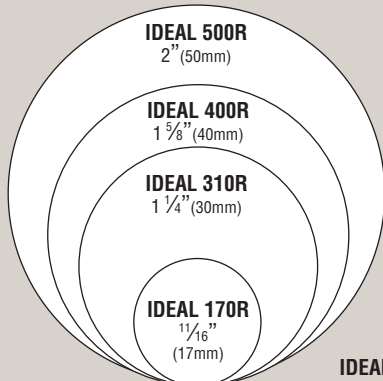

IDEAL®

PREMIUM QUALITY SELF-INKING STAMPS

POCKET 12
1/2" x 1/2" (12mm x 12mm)

POCKET 32
1 1/4" x 1 1/4"
(32mm x 32mm)

POCKET 17
5/8" x 5/8" (17mm x 17mm)

POCKET 42
1 5/8" x 1 5/8" (42mm x 42mm)

POCKET 50
9/16" x 1 5/8" (14mm x 41mm)

POCKET 80
3/4" x 1 15/16" (19mm x 50mm)

IDEAL 500R
2" (50mm)

IDEAL 400R
1 5/8" (40mm)

IDEAL 310R
1 1/4" (30mm)

IDEAL 170R
1 1/16" (17mm)

IDEAL 5790 1" X 3.25" (25mm x 82mm)

IDEAL 5780 5/8" X 3" (16mm x 76mm)

IDEAL 5770 3/8" X 2 3/4" (10mm x 70mm)

IDEAL 5742
1 5/8" x 1 5/8" (42mm x 42mm)

IDEAL 5714
with dust cap
9/16" x 9/16"
(14mm x 14mm)

IDEAL 5722
with dust cap
7/8" x 7/8"
(22mm x 22mm)

IDEAL 5732
1 1/4" x 1 1/4" (32mm x 32mm)

SIZING TEMPLATE INSTRUCTIONS

On a white piece of paper, write your message or graphics to the size you require. Then place this template over your message to see which stamp size best fits your needs.

8 pt. 10 pt. 12 pt. 14 pt. 16 pt. 18 pt. 20 pt. 22 pt. 24 pt. 26 pt.