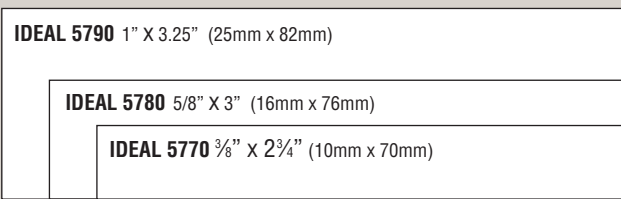

IDEAL®

PREMIUM QUALITY SELF-INKING STAMPS

POCKET 12
1/2" x 1/2" (12mm x 12mm)

POCKET 32
1 1/4" x 1 1/4"
(32mm x 32mm)

POCKET 17
5/8" x 5/8" (17mm x 17mm)

POCKET 42
1 5/8" x 1 5/8" (42mm x 42mm)

POCKET 50
9/16" x 1 5/8" (14mm x 41mm)

POCKET 80
3/4" x 1 15/16" (19mm x 50mm)

IDEAL 500R
2" (50mm)

IDEAL 400R
1 5/8" (40mm)

IDEAL 310R
1 1/4" (30mm)

IDEAL 170R
1 1/16" (17mm)

IDEAL 5790 1" X 3.25" (25mm x 82mm)

IDEAL 5780 5/8" X 3" (16mm x 76mm)

IDEAL 5770 3/8" X 2 3/4" (10mm x 70mm)

IDEAL 5742
1 5/8" x 1 5/8" (42mm x 42mm)

IDEAL 5714
with dust cap
9/16" x 9/16"
(14mm x 14mm)

IDEAL 5722
with dust cap
7/8" x 7/8"
(22mm x 22mm)

IDEAL 5732
1 1/4" x 1 1/4" (32mm x 32mm)